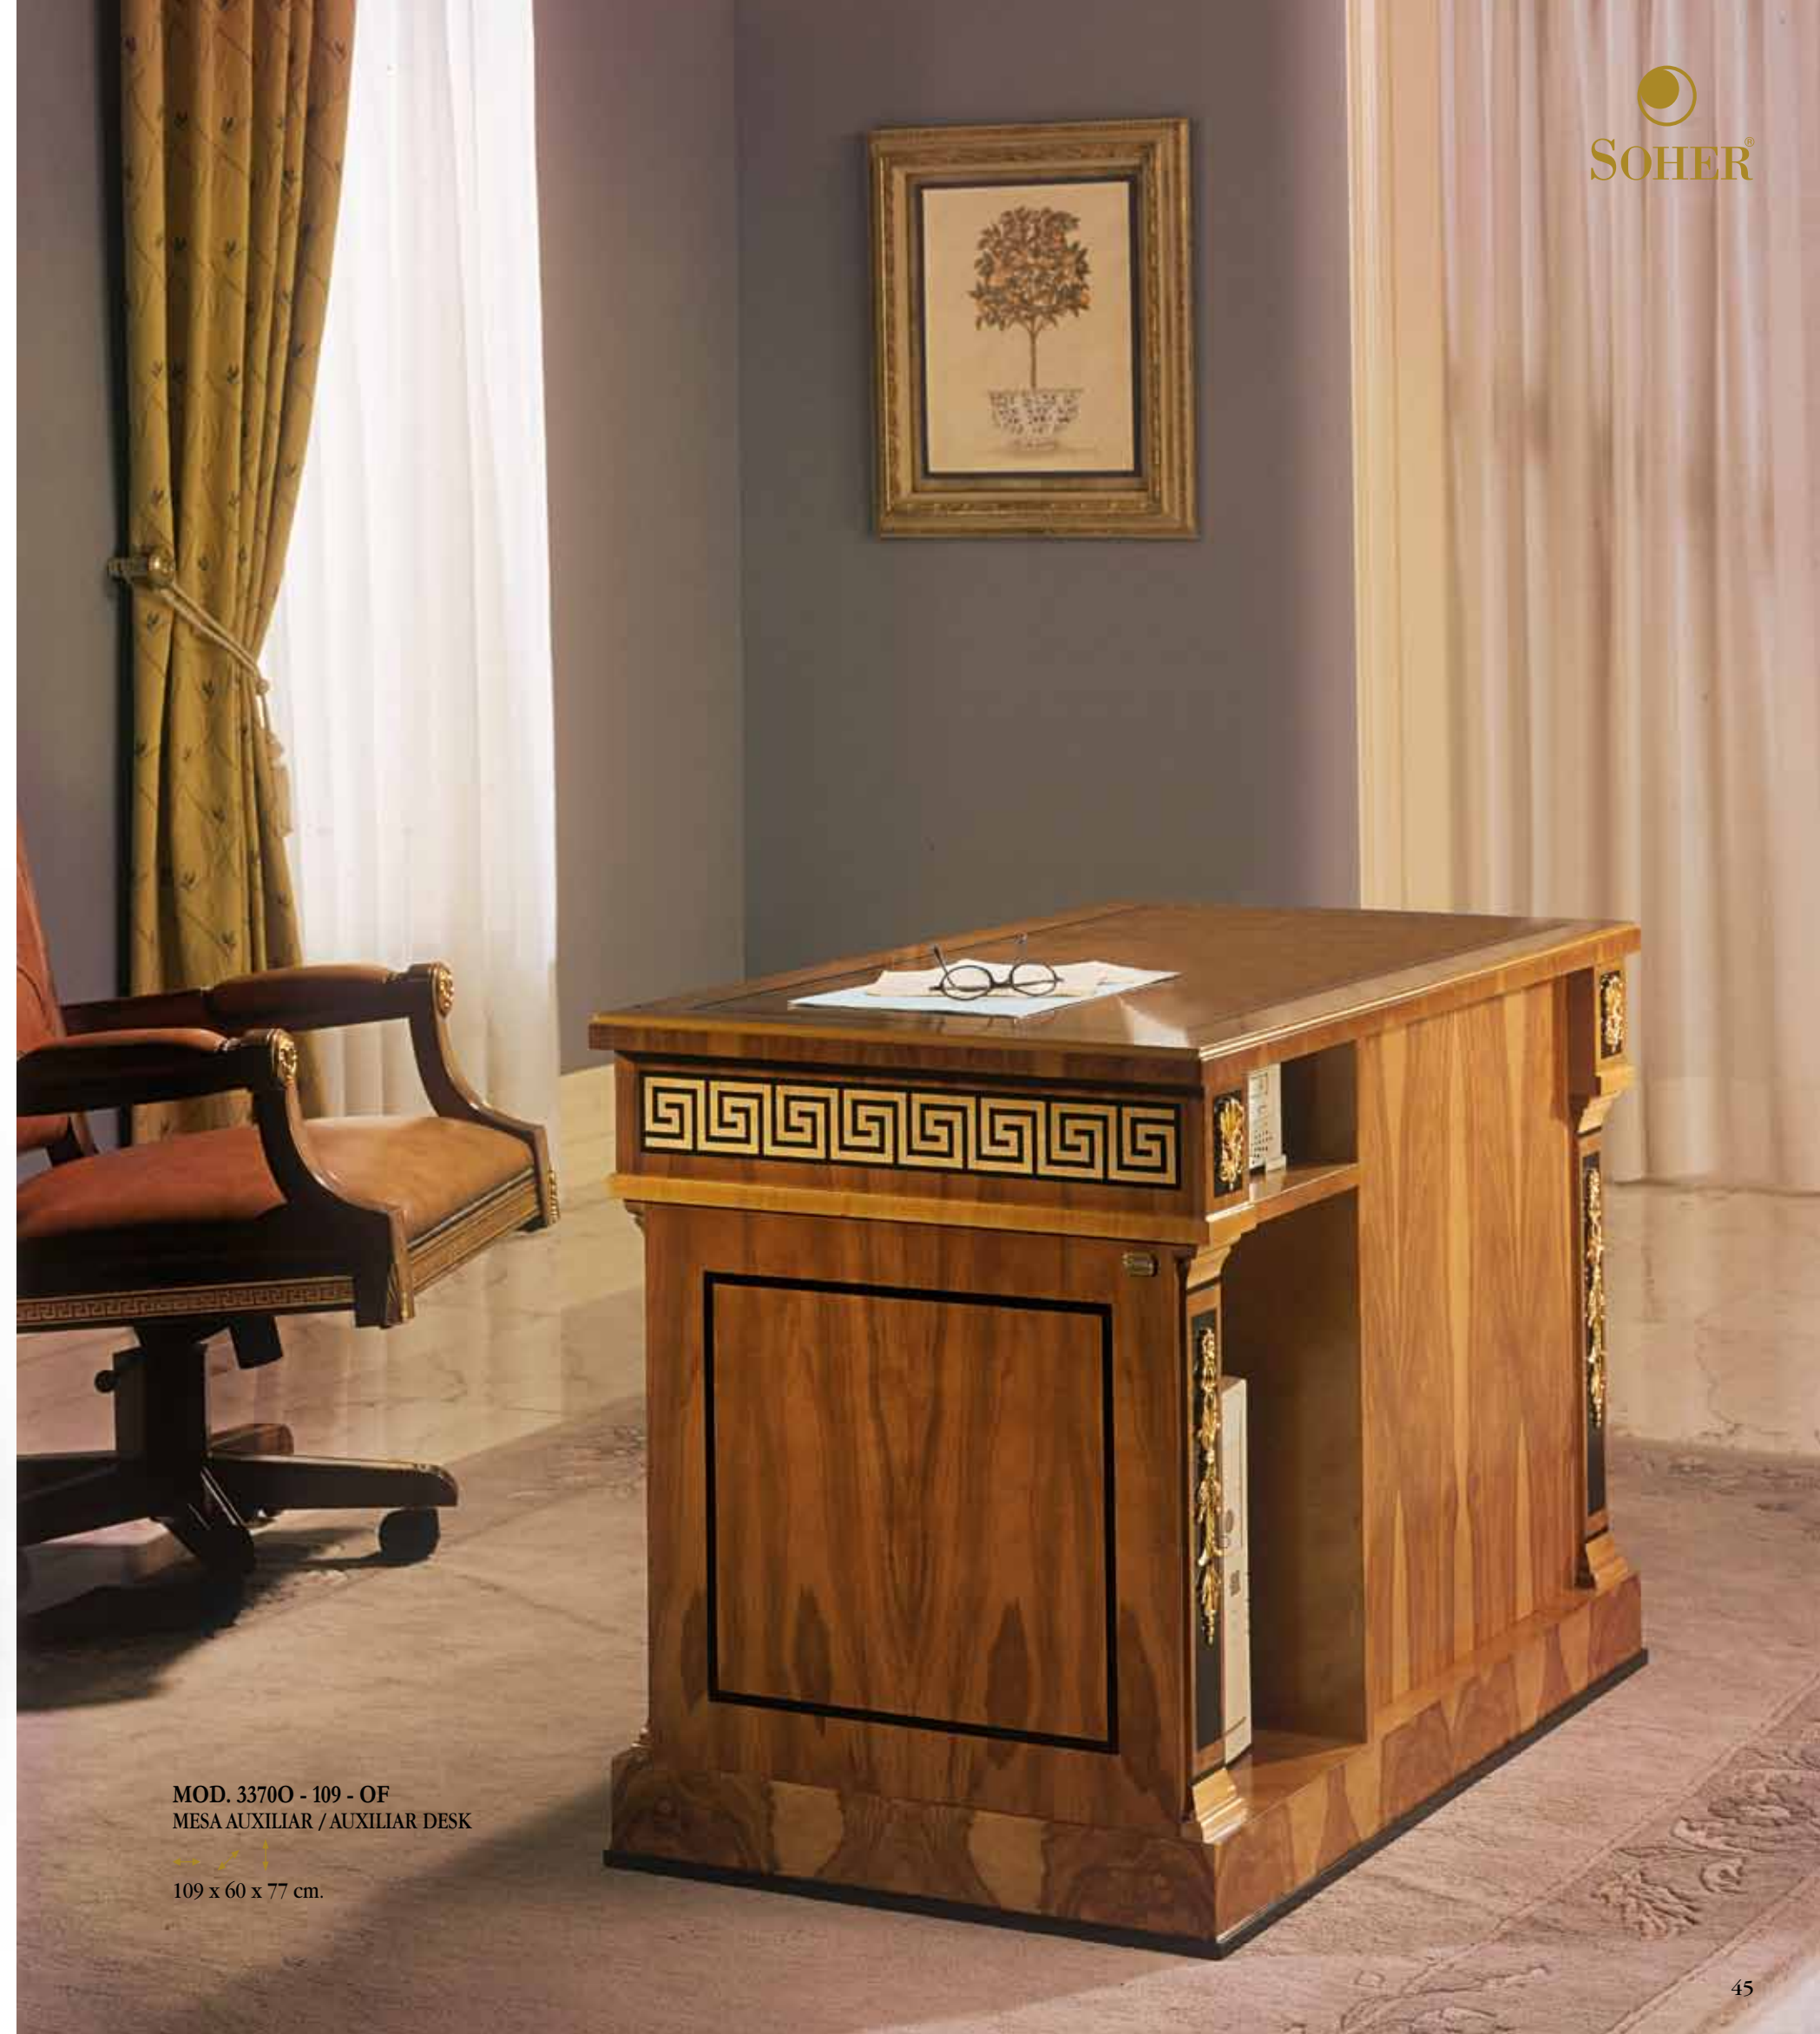

MOD. 33700 - 109 - OF
MESA AUXILIAR / AUXILIAR DESK

↔ ↗ ↕
109 x 60 x 77 cm.