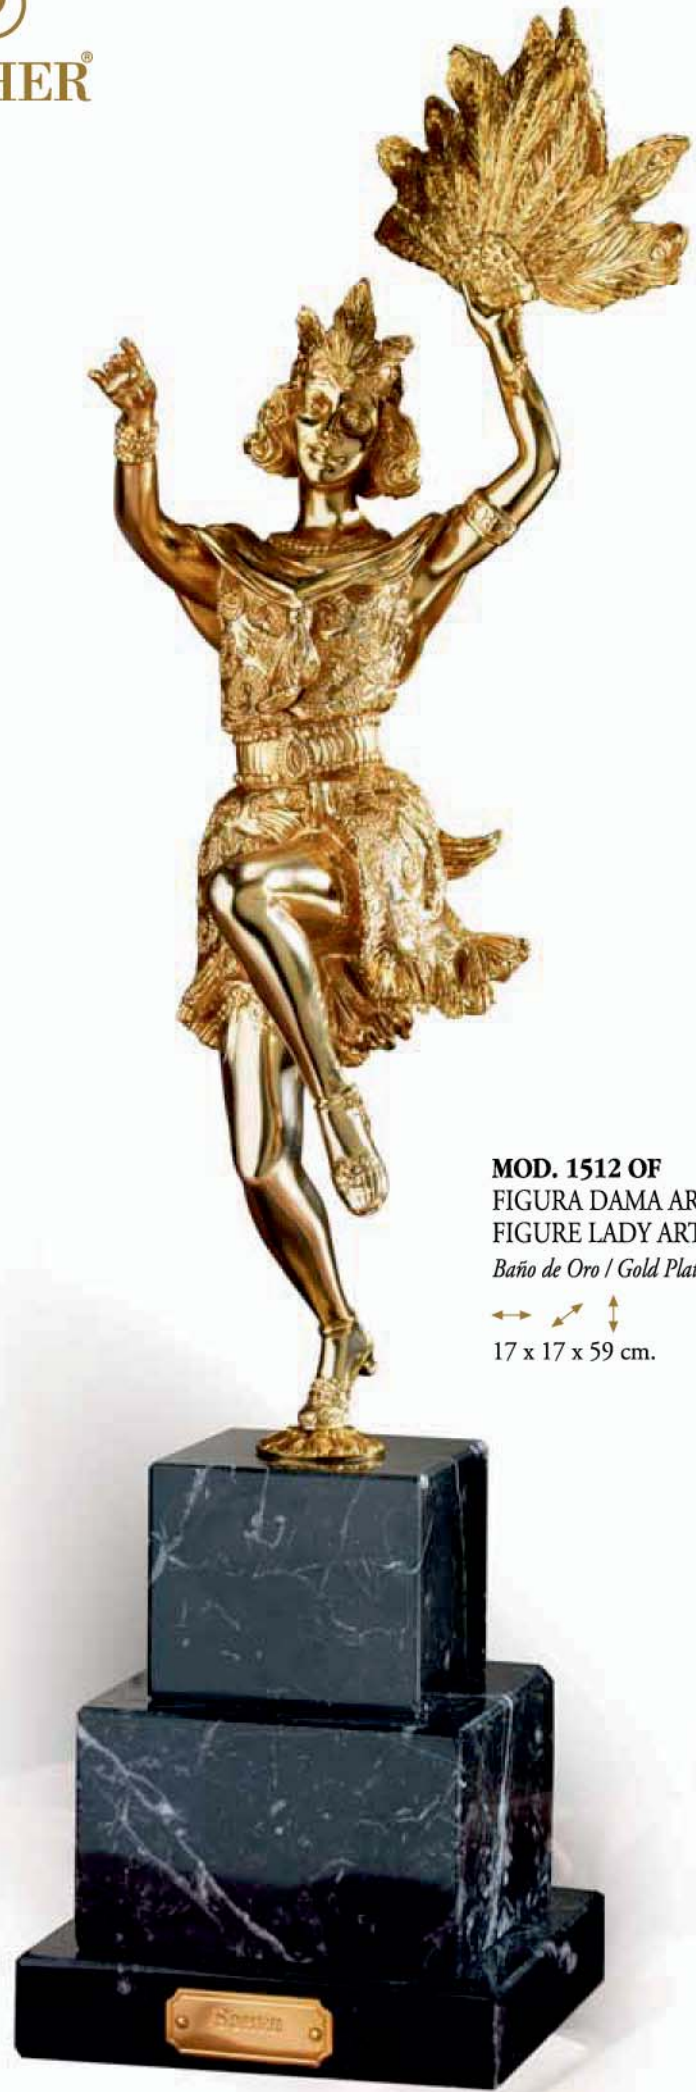

MOD. 1512 OF
FIGURA DAMA ART DECO
FIGURE LADY ART DECO
Baño de Oro / Gold Plated
↔ ↗ ↕
17 x 17 x 59 cm.