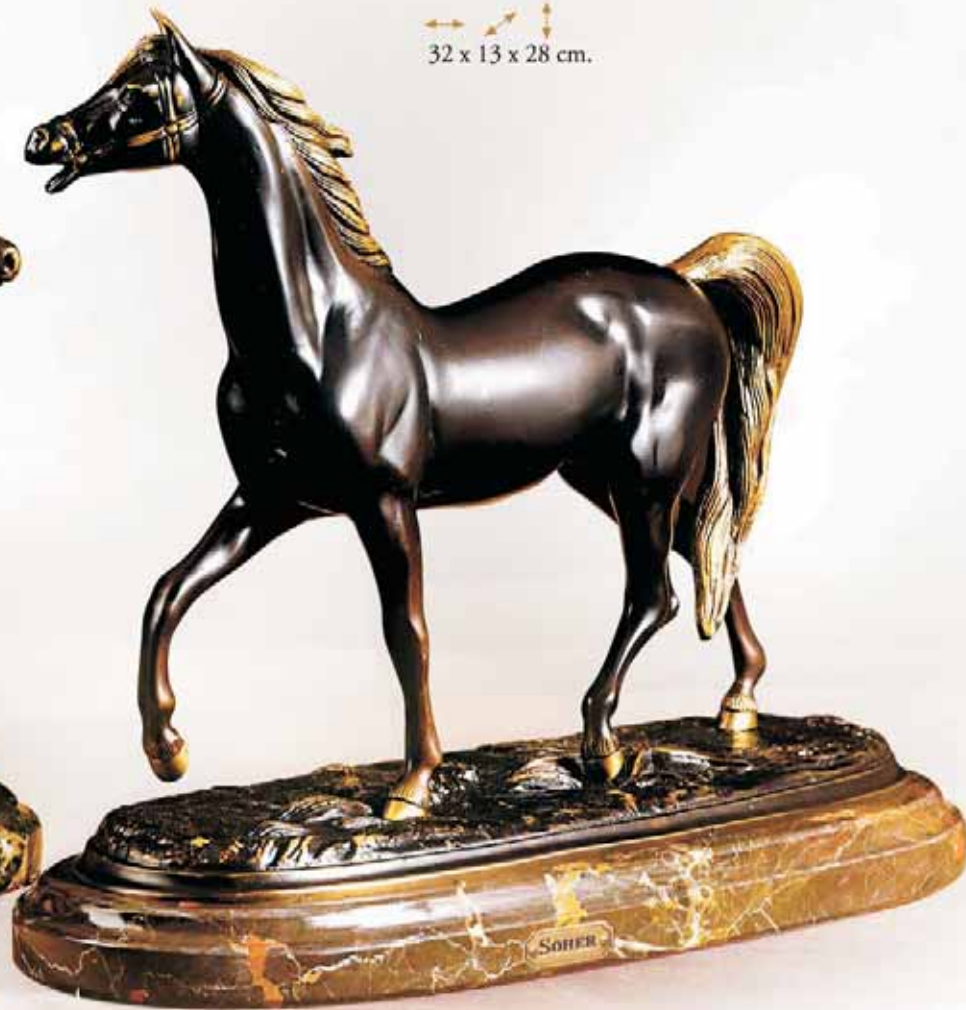

MOD. 1262
FIGURA CABALLO / FIGURE HORSE

32 x 13 x 28 cm.

MOD. 1263
FIGURA CABALLO
FIGURE HORSE

32 x 13 x 28 cm.

MOD. 1261
FIGURA CABALLO / FIGURE HORSE

26 x 11 x 19 cm.

MOD. 1266
FIGURA CABALLO / FIGURE HORSE

26 x 12 x 22 cm.

MOD. 1263 PA
FIGURA CABALLO
FIGURE HORSE
Plata Antigua / Silver Plated Antique

32 x 13 x 28 cm.

MOD. 1213
FIGURA CABALLO / FIGURE HORSE

17 x 12 x 18 cm.

MOD. 1264
FIGURA CABALLO
FIGURE HORSE