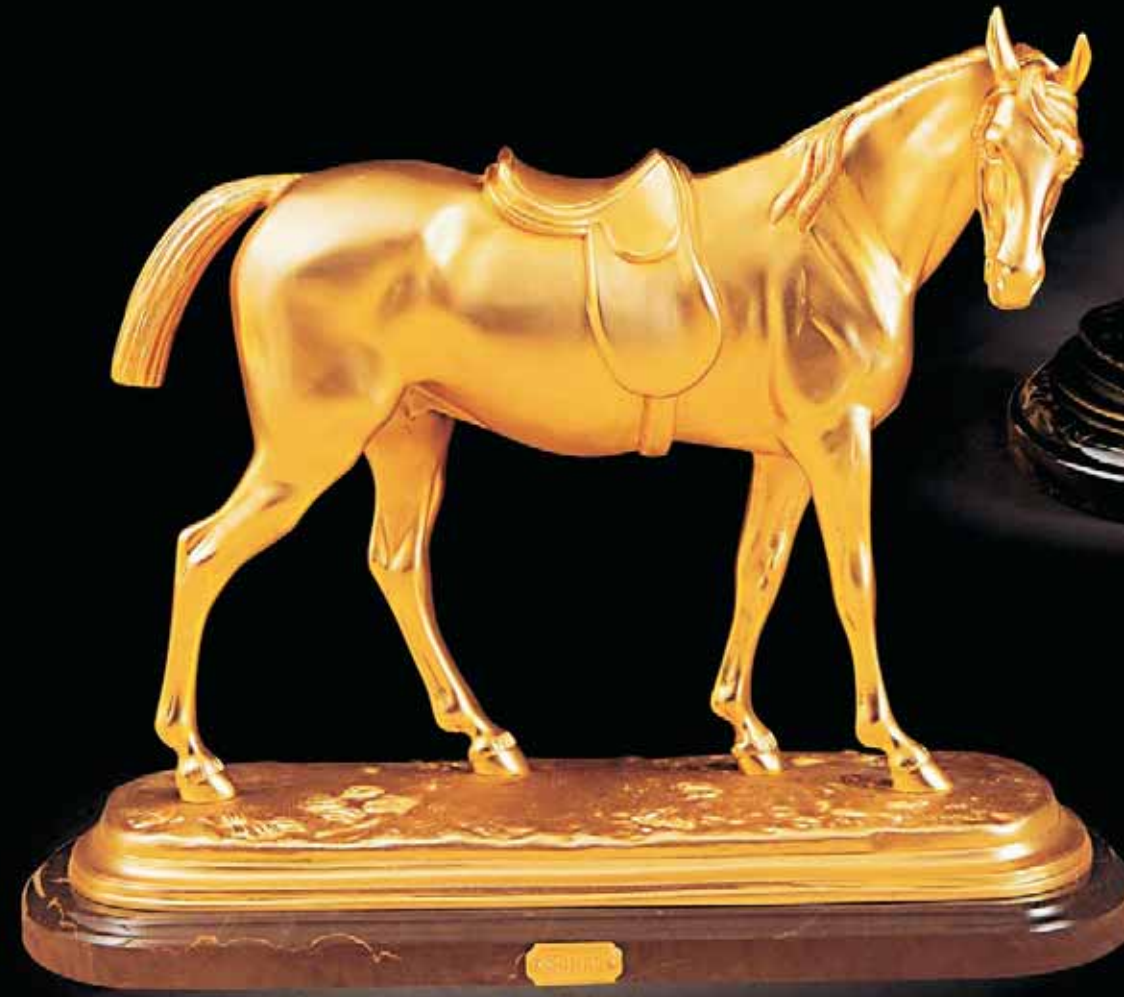

MOD. 1212 3
FIGURA YEGUA Y POTRILLO
FIGURE MARE & COLT
Baño de Oro / Gold Plated
↔ ↗ ↕
33 x 14 x 25 cm.

MOD. 1212 PA
FIGURA YEGUA Y POTRILLO / FIGURE MARE & COLT
Plata Antigua / Silver Plated Antique
↔ ↗ ↕
33 x 14 x 25 cm.

MOD. 1212
FIGURA YEGUA Y POTRILLO
FIGURE MARE & COLT
↔ ↗ ↕
33 x 14 x 25 cm.

MOD. 1214 PA
 FIGURA CABALLO / FIGURE HORSE
 Plata Antigua / Silver Plated Antique
 33 x 14 x 28 cm.

MOD. 1014 PA
 FIGURA CABALLO INGLES / FIGURE ENGLISH HORSE
 Plata Antigua / Silver Plated Antique
 31 x 11 x 36 cm.