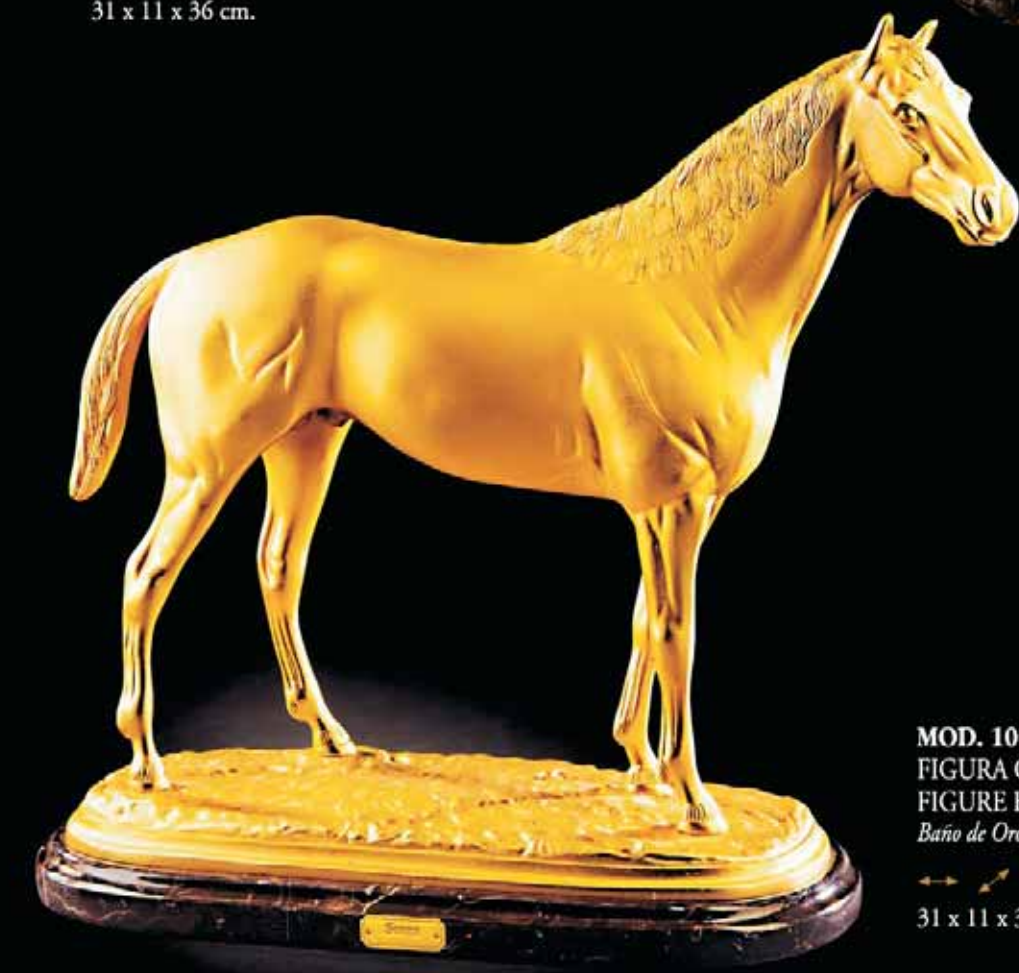

MOD. 1212 3
FIGURA YEGUA Y POTRILLO
FIGURE MARE & COLT
Baño de Oro / Gold Plated
↔ ↗ ↕
33 x 14 x 25 cm.

MOD. 1212 PA
FIGURA YEGUA Y POTRILLO / FIGURE MARE & COLT
Plata Antigua / Silver Plated Antique
↔ ↗ ↕
33 x 14 x 25 cm.

MOD. 1212
FIGURA YEGUA Y POTRILLO
FIGURE MARE & COLT
↔ ↗ ↕
33 x 14 x 25 cm.

MOD. 1214 PA
 FIGURA CABALLO / FIGURE HORSE
 Plata Antigua / Silver Plated Antique
 33 x 14 x 28 cm.

MOD. 1014 PA
 FIGURA CABALLO INGLES / FIGURE ENGLISH HORSE
 Plata Antigua / Silver Plated Antique
 31 x 11 x 36 cm.

MOD. 1214 3
 FIGURA CABALLO / FIGURE HORSE
 Baño de Oro / Gold Plated
 33 x 14 x 28 cm.

MOD. 1014 3
 FIGURA CABALLO INGLES / FIGURE ENGLISH HORSE
 Baño de Oro / Gold Plated
 31 x 11 x 36 cm.

MOD. 1014
 FIGURA CABALLO INGLES / FIGURE ENGLISH HORSE
 31 x 11 x 36 cm.