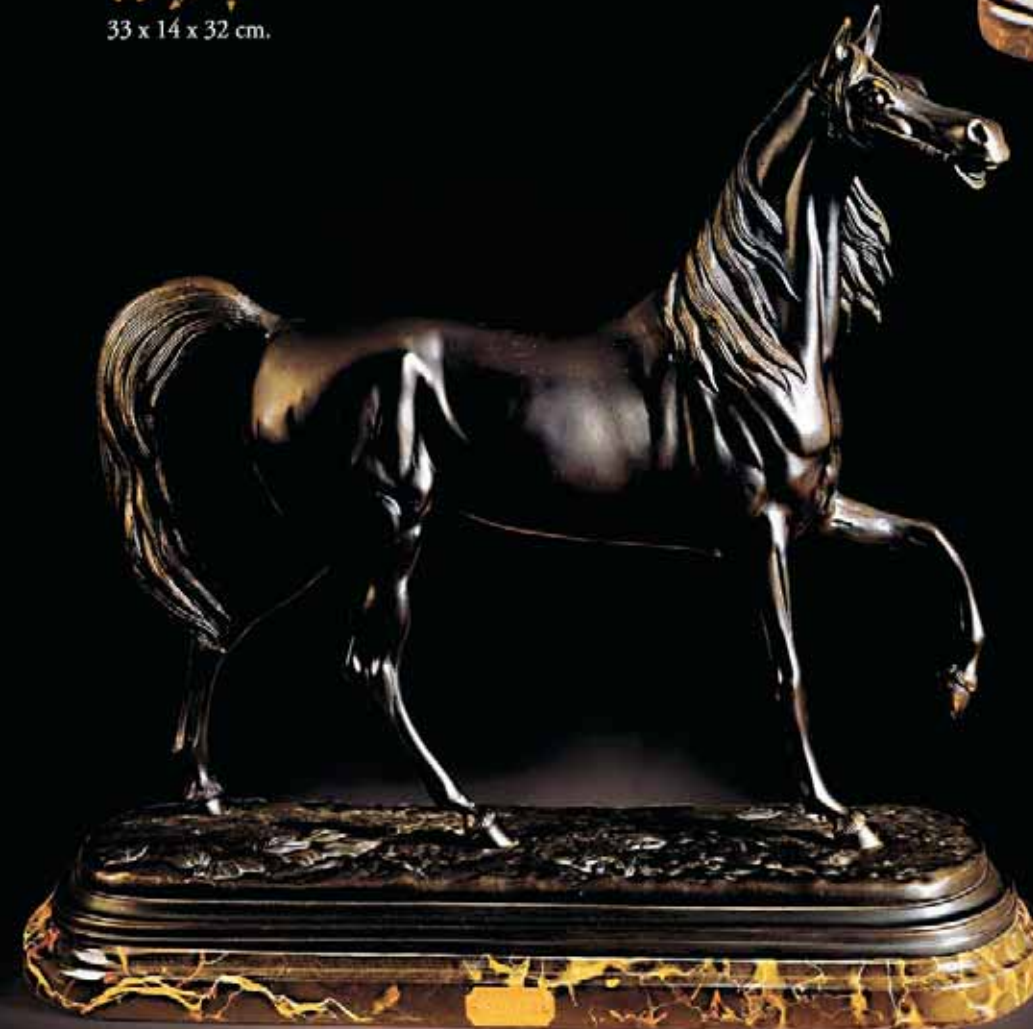

MOD. 1216
FIGURA CABALLO / FIGURE HORSE
33 x 14 x 32 cm.