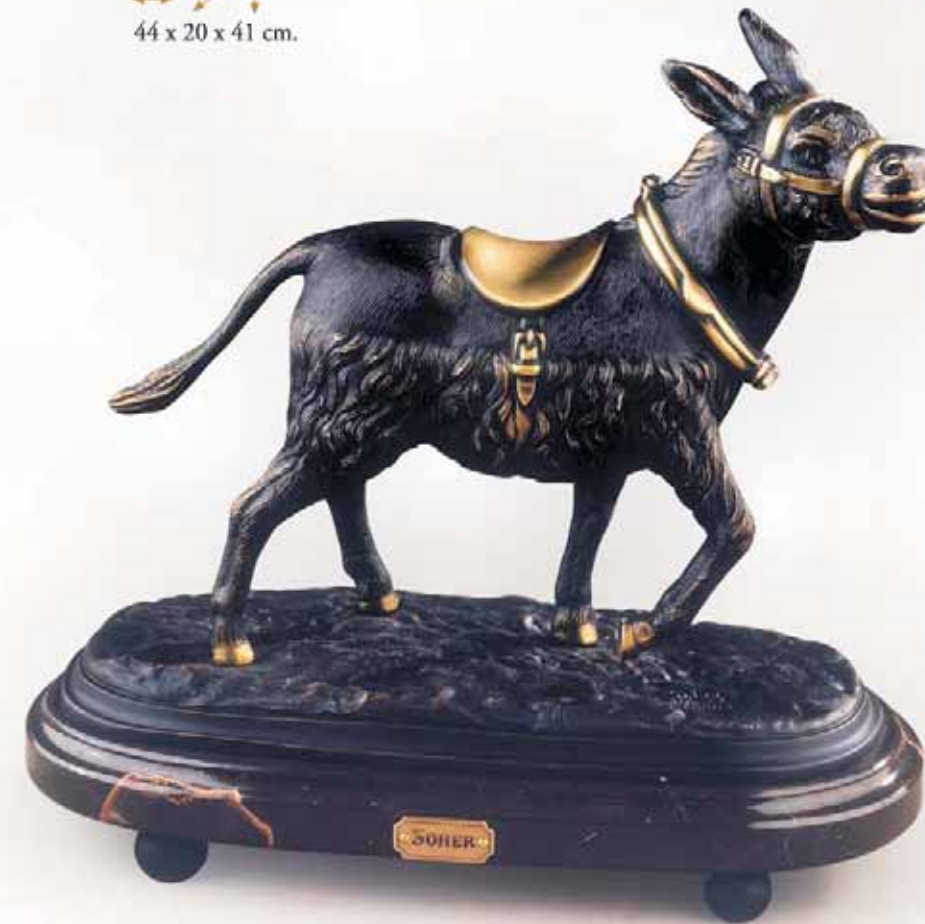

26 x 12 x 22 cm.

MOD. 1263 PA
FIGURA CABALLO
FIGURE HORSE
Plata Antigua / Silver Plated Antique

32 x 13 x 28 cm.

MOD. 1213
FIGURA CABALLO / FIGURE HORSE

17 x 12 x 18 cm.

MOD. 1264
FIGURA CABALLO
FIGURE HORSE

26 x 12 x 21 cm.

MOD. 1015
FIGURA PONY / FIGURE PONY

14 x 7 x 17 cm.

MOD. 1143
FIGURA CAMPESINO / FIGURE COUNTRYMAN

44 x 20 x 41 cm.

MOD. 1432
FIGURA BURRO / FIGURE DONKEY

27 x 13 x 25 cm.

MOD. 1432 3
FIGURA BURRO / FIGURE DONKEY
Baño de Oro / Gold Plated

27 x 13 x 25 cm.

MOD. 1268
FIGURA CABALLO Y JINETE
FIGURE HORSE & RIDER

45 x 13 x 31 cm.

MOD. 1267
FIGURA CABALLO Y JINETE
FIGURE HORSE & RIDER

32 x 13 x 31 cm.

MOD. 1138 PA
FIGURA CABEZA CABALLO
FIGURE HORSE HEAD
Plata Antigua / Silver Plated Antique
18 x 10 x 31 cm.