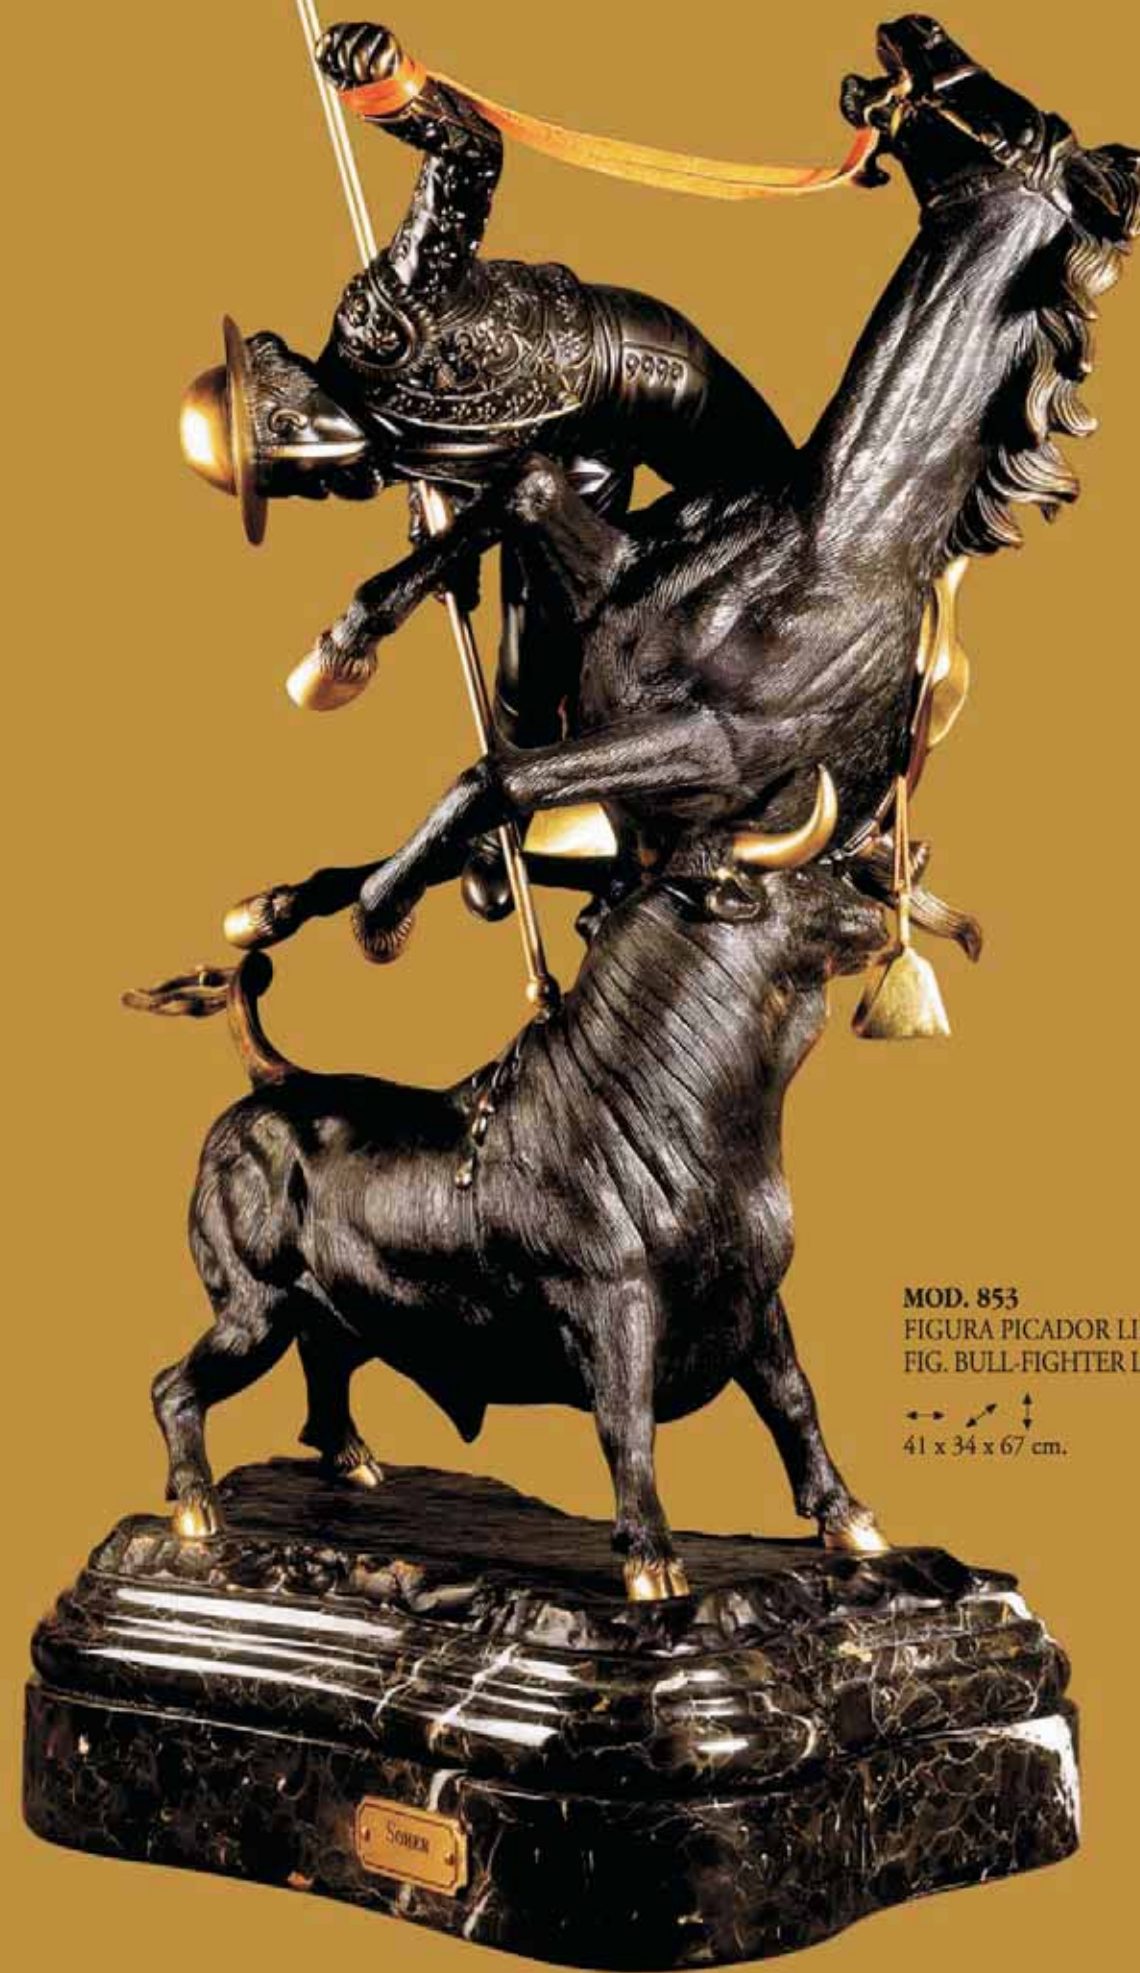

MOD. 853
FIGURA PICADOR LIMITADA
FIG. BULL-FIGHTER LIMITED EDITION
↔ ↗ ↕
41 x 34 x 67 cm.