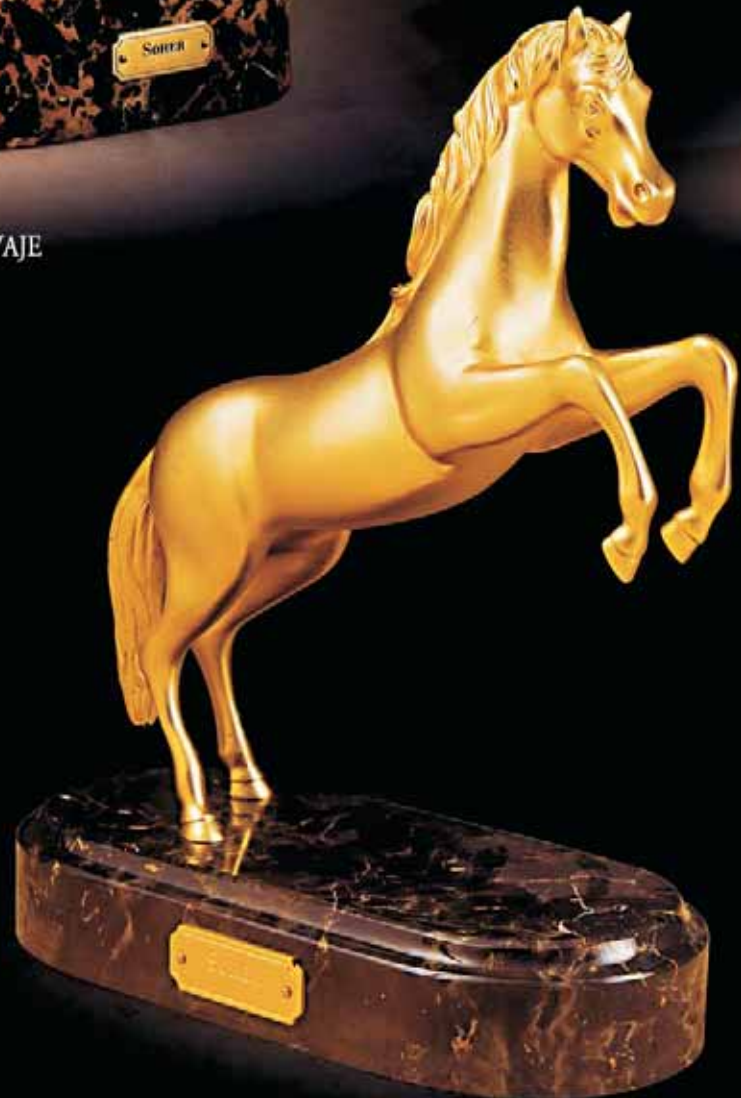

MOD. 957 3
FIGURA CABALLO / FIGURE HORSE
Baño de Oro / Gold Plated
↔ ↗ ↕
22 x 10 x 29 cm.