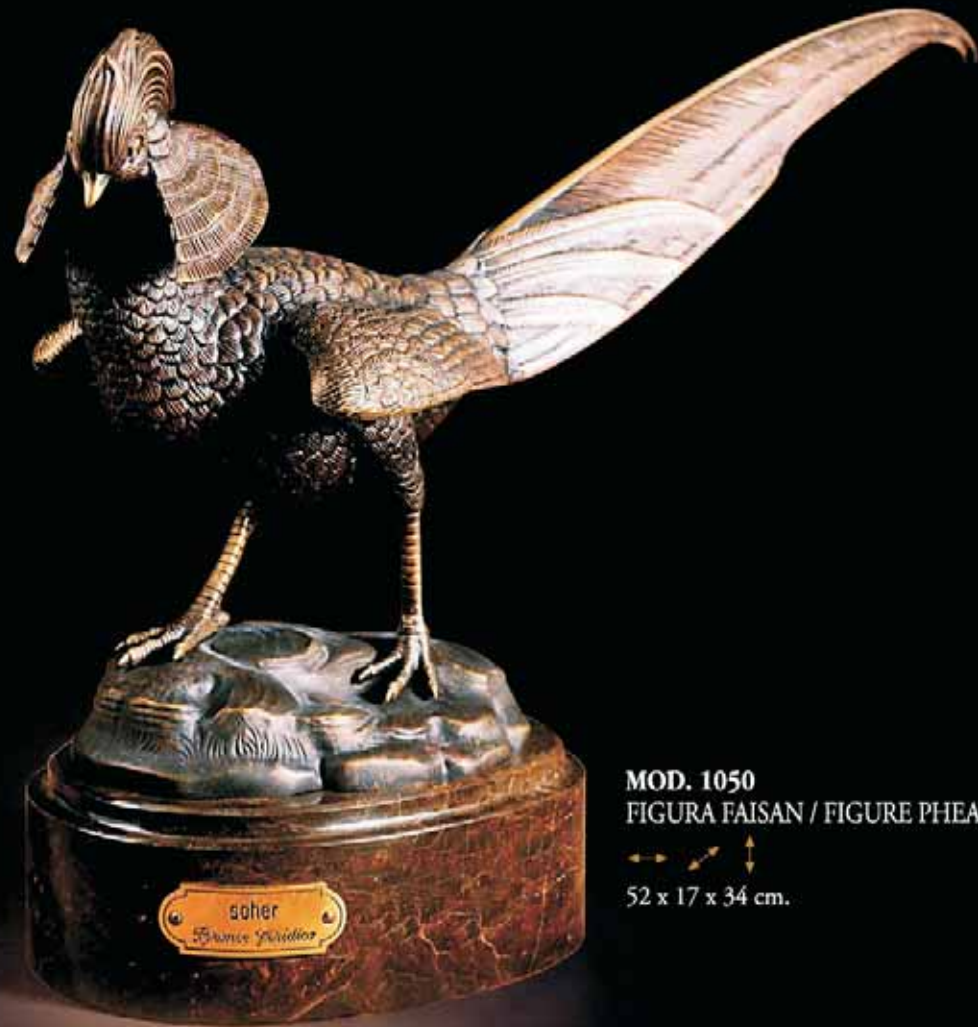

16 x 16 x 41 cm.

MOD. 1195 PA
FIGURA CABEZA ÁGUILA / FIGURE EAGLE HEAD
Plata Antigua / Silver Plated Antique

13 x 20 x 31 cm.

MOD. 1195
FIGURA CABEZA ÁGUILA / FIGURE EAGLE HEAD

13 x 20 x 31 cm.

MOD. 1504 OR
 FIGURA CISNE / FIGURE SWAN
 Baño de Oro / Gold Plated
 16 x 16 x 20 cm.