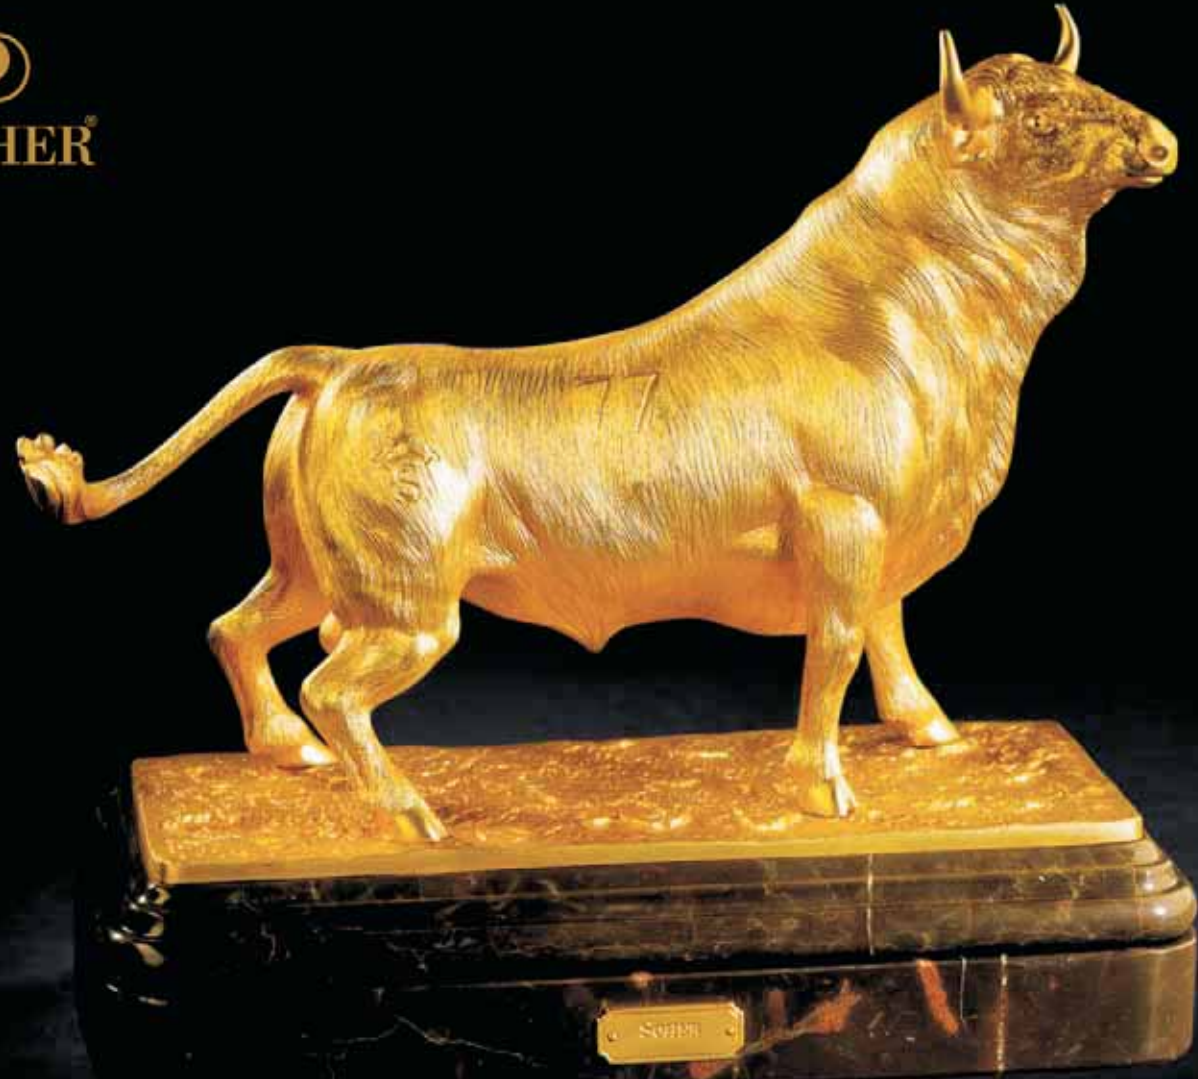

MOD. 1402 3
FIGURA TORO / FIGURE BULL
Baño de Oro / Gold Plated
↔ ↗ ↕
39 x 17 x 35 cm.