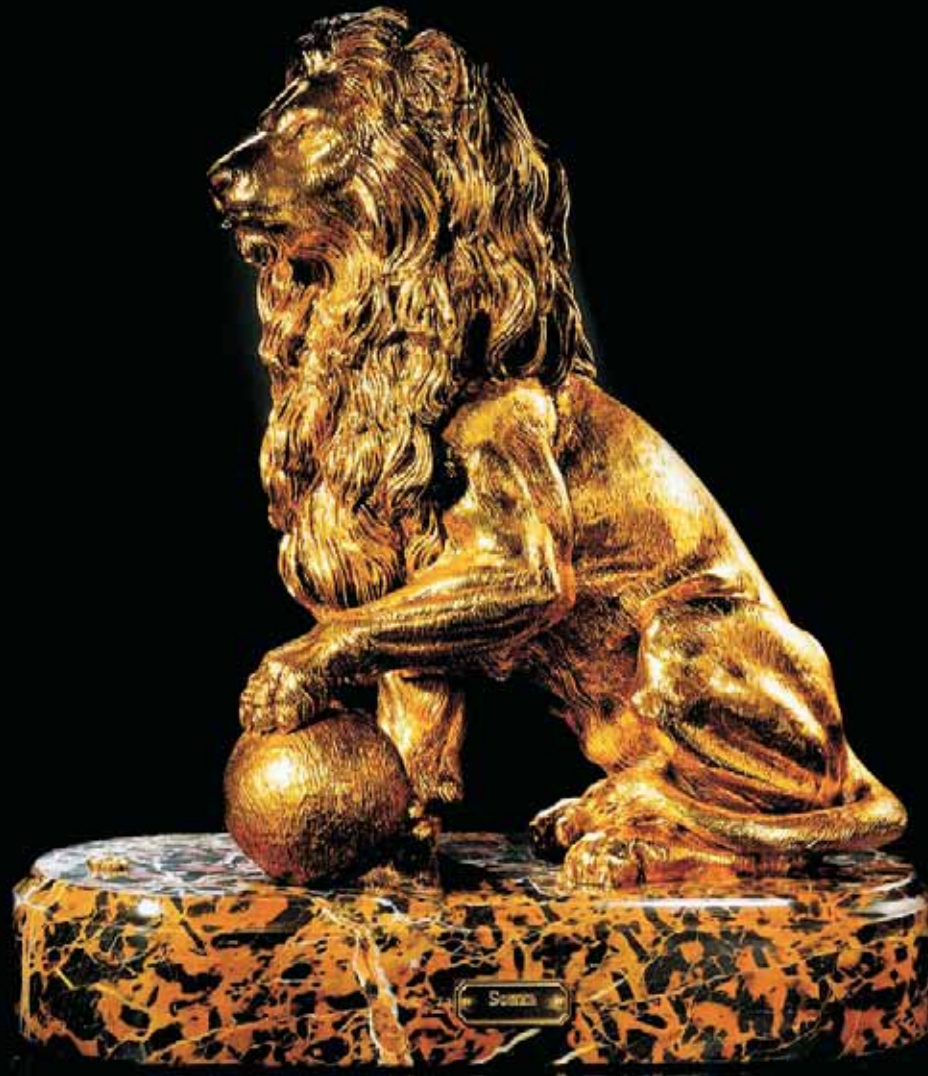

MOD. 1511 IN
FIGURA CERDO / FIGURE PIG
22 x 14 x 14 cm.

MOD. 1511 OF
FIGURA CERDO / FIGURE PIG
Baño de Oro / Gold Plated
22 x 14 x 14 cm.

MOD. 1099
FIGURA CABRAS
FIGURE GOATS
31 x 17 x 37 cm.

MOD. 1509 OF
FIGURA LEÓN (PATA DERECHA)
FIGURE LION (RIGHT FOOT)
Baño de Oro / Gold Plated

40 x 20 x 44 cm.

MOD. 1510 OF
FIGURA LEÓN (PATA IZQUIERDA)
FIGURE LION (LEFT FOOT)
Baño de Oro / Gold Plated

40 x 20 x 44 cm.

MOD. 1510 IN
FIGURA LEÓN (PATA IZQUIERDA)
FIGURE LION (LEFT FOOT)

40 x 20 x 44 cm.