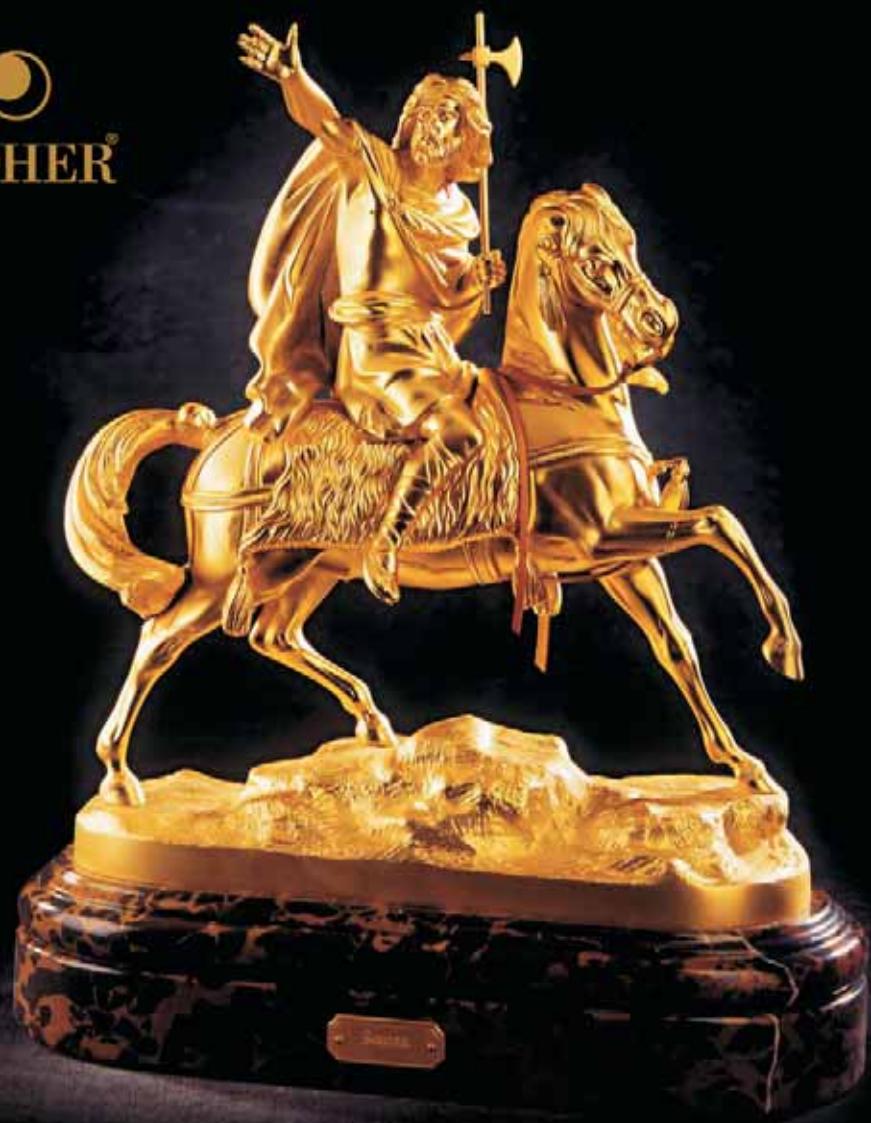

49 x 25 x 69 cm.

MOD. 1360
FIGURA CABALLO / FIGURE HORSE

50 x 26 x 57 cm.

MOD. 1360 3
FIGURA CABALLO / FIGURE HORSE
Baño de Oro / Gold Plated

50 x 26 x 57 cm.

MOD. 830 3
FIGURA GERRERO / FIGURE WARRIOR
Baño de Oro / Gold Plated
↔ ↗ ↕
36 x 19 x 44 cm.