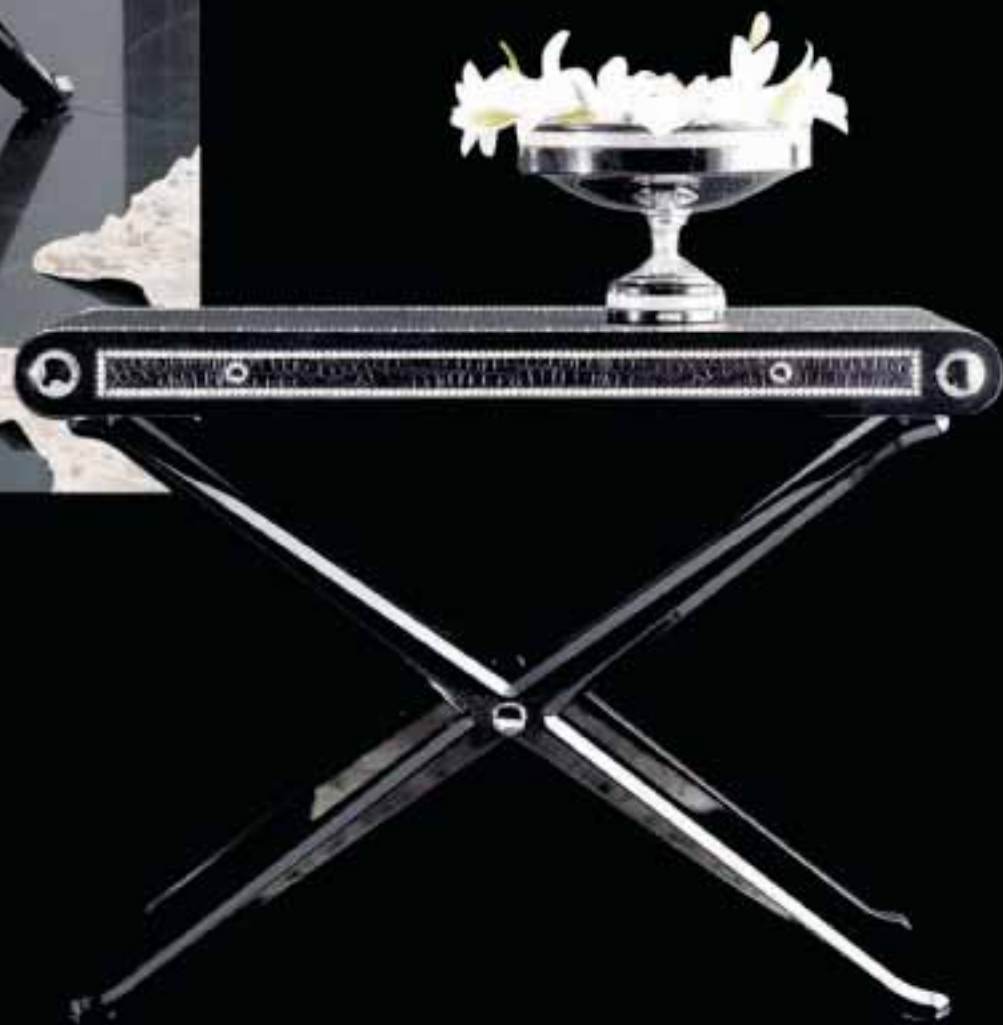

MOD. 3964 NB-PT CONSOLA/CONSOLE

120 x 46 x 85 cm.
47,20 x 18 x 33,40 inches
PIEL/LEATHER: T108